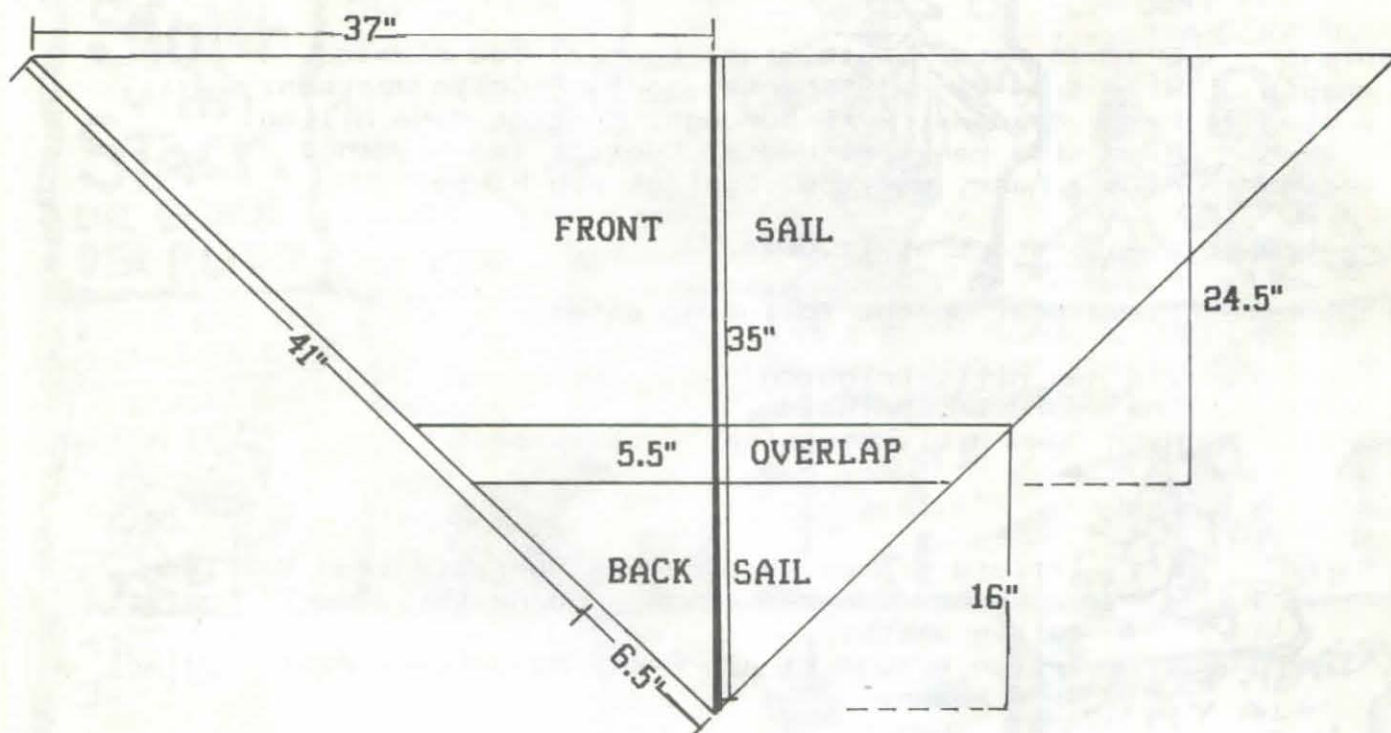

J.C STRONG WIND DELTA - JACK CROUCH

A very good flyer in high winds when other deltas won't fly. A bit noisy with the luffing of sails. Fly on 100 pound line.

SPREADER DOWEL 31.5" X 3/8"

LEADING EDGE DOWEL 2 OF 41" X 5/16"

KEEL DOWEL 35" X 3/8"

FRONT VIEW