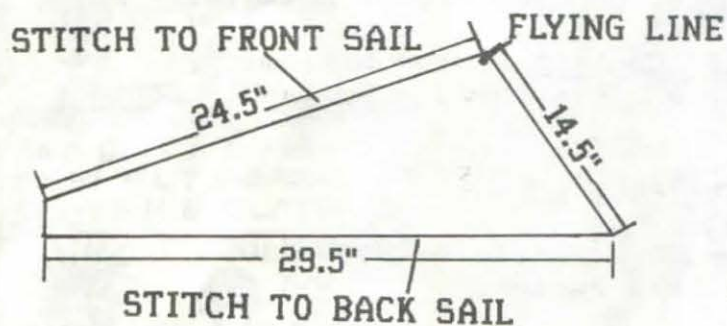

J.C STRONG WIND DELTA - JACK CROUCH

A very good flyer in high winds when other deltas won't fly. A bit noisy with the luffing of sails. Fly on 100 pound line.

SPREADER DOWEL 31.5" X 3/8"

LEADING EDGE DOWEL 2 OF 41" X 5/16"

KEEL DOWEL 35" X 3/8"

FRONT VIEW